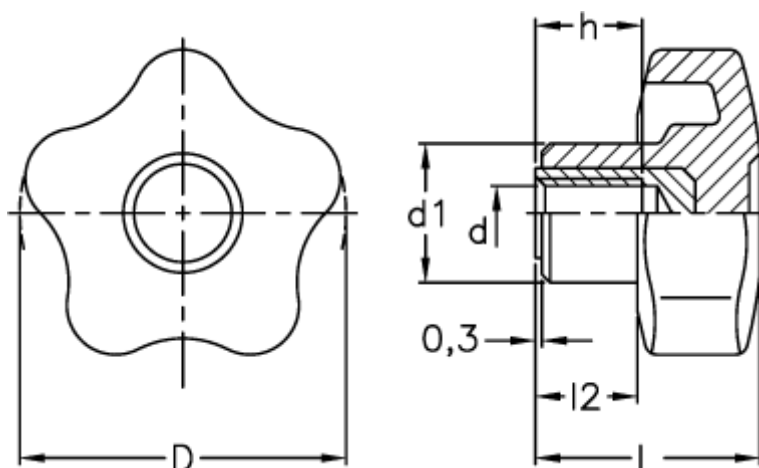

Data Sheet

Article number: 23020698125

Description: E+G Lobe knob
VCT.25 B-M5-C5, blue cap

Measures

D	= 25
d1	= 13
d 6H	= M5
h	= 10
L	= 19
l2	= 8